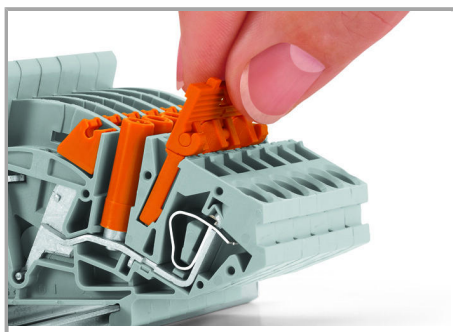

CAD/CAE-Data

CAE data

WSCAD Universe 282-434/100-000	Stáhnout
--------------------------------	----------

Handling Instructions

Jumpered

B Jumper with safety lid in pre-locked position

Longitudinal switching disconnect terminal blocks with inserted jumper, including safety lid

Jumper with raised safety lid

Removing a jumper via safety lid.

Jumper with safety lid

Jumper with safety lid:

Remove jumper via operating tool.

Removing jumper via operating tool.

Změny vyhrazeny.

WAGO Elektro spol. sr. o.
Rozvodova 1116/36
143 00 Praha 12 - Modřany
Tel.: +420 261 090 143
Email: info.cz@wago.com, wago-cz@wago.com