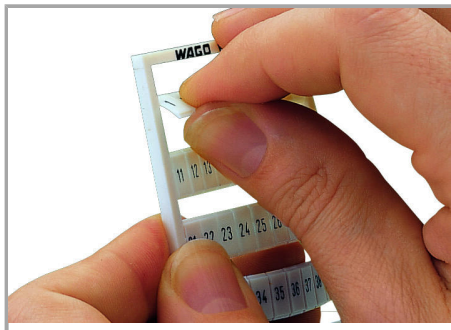

Obchodní údaje

Product Group	2 (Terminal Block Accessories)
Druh balení	BOX
GTIN	4045454640842

Handling Instructions

Separating a strip from the WMB marker card.

Stretching a WMB marker strip.

Separating an individual marker from the WMB marker strip – for larger terminal blocks.

Snapping a marking strip into the marker slot.

Snapping a WMB marker strip into the marker slot of the double marker carrier.

Snapping a marking strip into the marker slot.

Produktová rodina

WMB Multi marking system