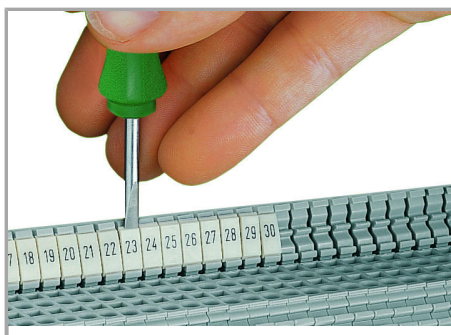

Obchodní údaje

Product Group	2 (Terminal Block Accessories)
Druh balení	BOX
GTIN	4045454640842

Handling Instructions

Separating a strip from the WMB marker card.

Stretching a WMB marker strip.

Separating an individual marker from the WMB marker strip – for larger terminal blocks.

Snapping a marking strip into the marker slot.

Snapping a WMB marker strip into the marker slot of the double marker carrier.

Snapping a marking strip into the marker slot.

Produktová rodina

WMB Multi marking system