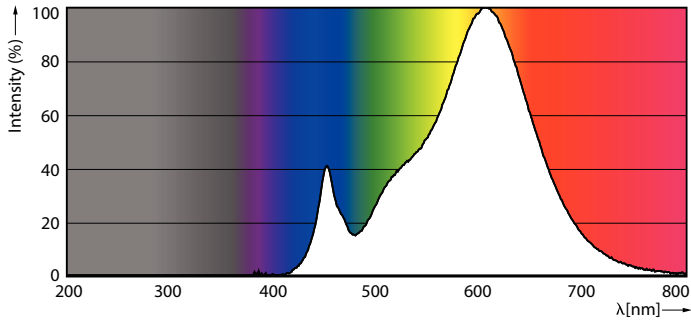

CorePro LEDbulb

Fotometrické údaje

Spectral Power Distribution Colour - CorePro LEDbulb ND 13-100W A60 E27 827