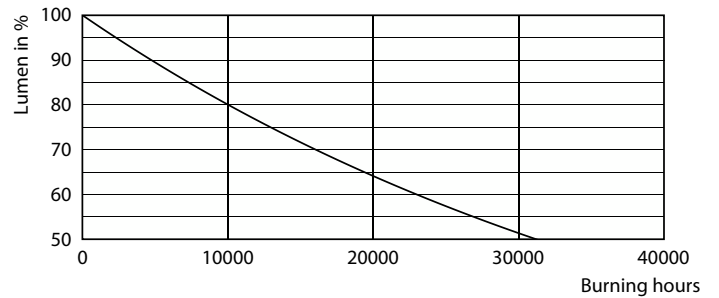

Lumen Maintenance Diagram - CorePro LEDbulb ND 13-100W A60 E27 827