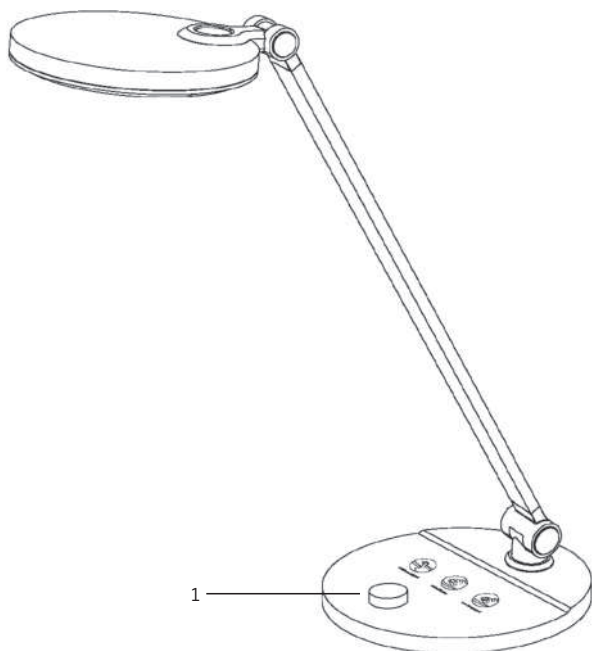

Z7628B Z7628W

GB	LED Desk Lamp CHARLES
CZ	LED stolní lampa CHARLES
SK	LED stolná lampa CHARLES
PL	Lampa biurkowa LED CHARLES
HU	LED CHARLES asztali lámpa
SI	LED namizna svetilka CHARLES
RS HR BA ME	LED stolna lampa CHARLES
DE	LED Tischlampe CHARLES
UA	Світлодіодний настільний світильний CHARLES
RO MD	LED lampă de masă CHARLES
LT	LED stalinė lempa CHARLES
LV	LED galda lampa CHARLES
EE	LED laualamp CHARLES
BG	LED настолна лампа CHARLES
FR BE	Lampe de bureau à LED CHARLES
IT	Lampada LED da tavolo CHARLES
NL	LED tafellamp CHARLES
ES	Lámpara LED de mesa CHARLES

GB | LED Desk Lamp CHARLES

Colour: white (Z7628W), black (Z7628B)

Technical information:

Power: 7.6 W
 Enclosure rating: IP20
 Supply voltage: 220–240 V AC/50 Hz/12 V DC
 No. of LEDs: 80
 Luminous flux: 550 lm
 Lead-in cable length: 130 cm
 Colour temperature: 3 000–6 500 K