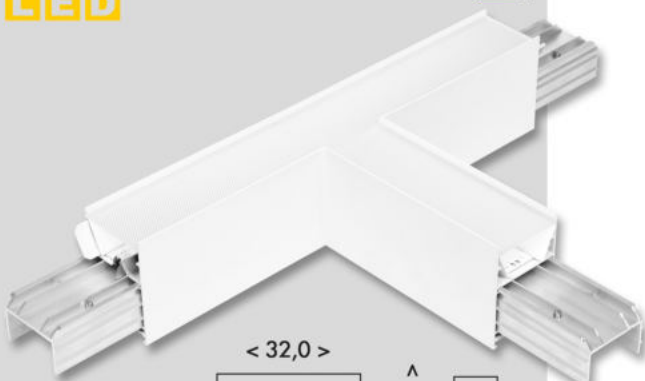

NOVINKA
LED

DONAR

8W **880lm**

LN5070-SPOJ/L-8W/BI

LN5070-SPOJ/L-8W/BI

85908491534061

NOVINKA
LED

DONAR