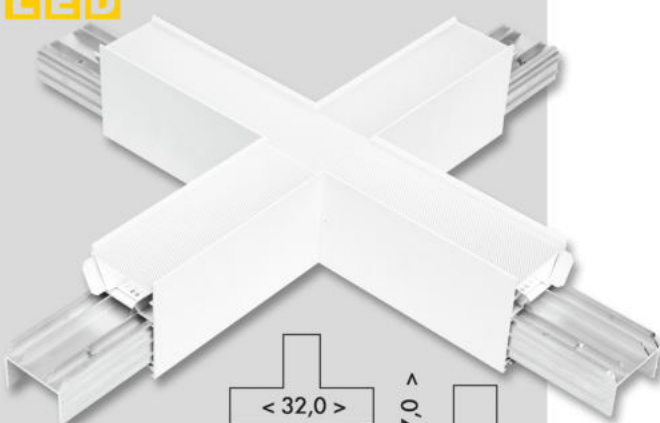

NOVINKA
LED

DONAR