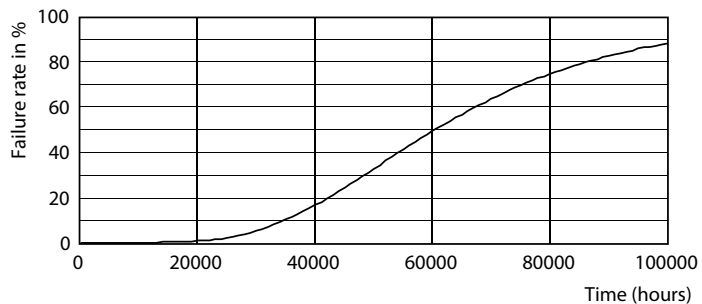

MASTER LEDtube InstantFit HF T5

Životnost

Life Expectancy Diagram - MAS LEDtube HF 900mm HO 18.5W 830 T5