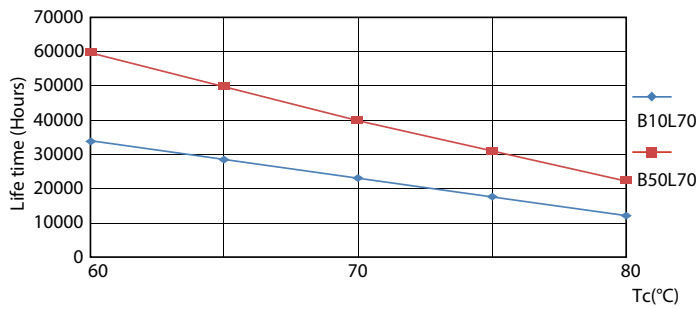

Spectral Power Distribution Colour

Životnost

Life Expectancy Diagram

Lumen Maintenance Diagram

Life Expectancy Diagram

Lumen Maintenance Diagram - MAS LEDtube HF 900mm HO 18.5W 830 T5

MASTER LEDtube InstantFit HF T5