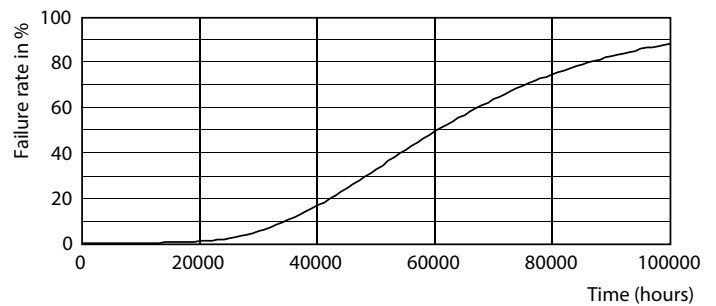

Spectral Power Distribution Colour

Životnosť

Life Expectancy Diagram

Lumen Maintenance Diagram

Lumen Maintenance Diagram - MAS LEDtube HF 900mm HE 11.5W 840 T5

Life Expectancy Diagram - MAS LEDtube HF 900mm HE 11.5W 840 T5