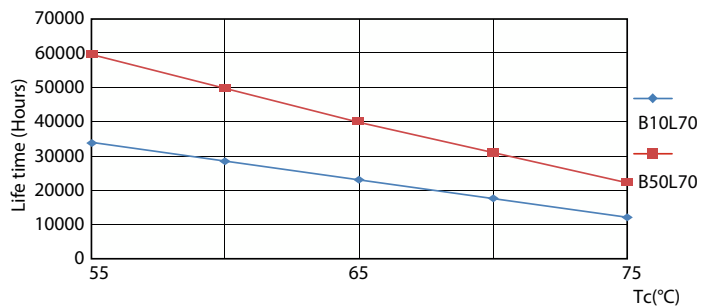

MASTER LEDtube InstantFit HF T5

Životnost

Life Expectancy Diagram