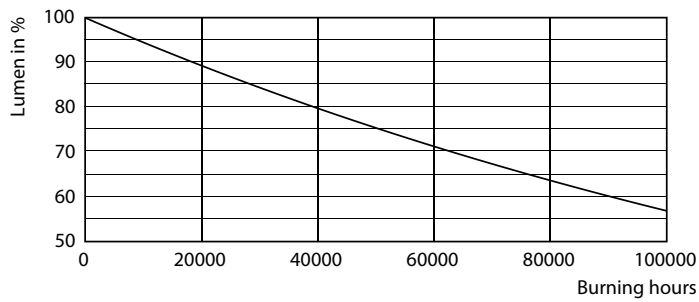

Spectral Power Distribution Colour

Životnosť

Life Expectancy Diagram

Lumen Maintenance Diagram

Lumen Maintenance Diagram - MAS LEDtube HF 900mm HE 11.5W 840 T5

Life Expectancy Diagram - MAS LEDtube HF 900mm HE 11.5W 840 T5