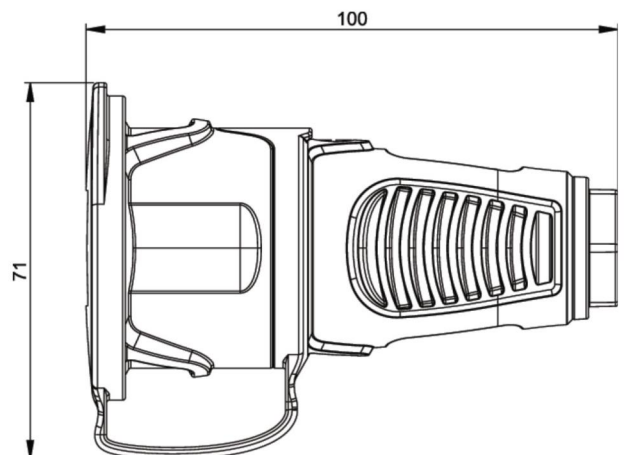

PCE data sheet

article#	2411-sbc
article description	Taurus2 rubber safety connector cap fb SH IP54 (black/blue)
description long	Safety connector series Taurus2 - rubber with cap color (housing/ring/cover): black/blue/black material (housing/contact carrier): TPE/PA6 earthing system: French/Belgian with shutter 16A / 250V AC / 3p (2P+E), protection rating: IP54
GTIN (EAN)	9003399479977
country of origin	AT
customs number	85366990
packaging quantity	20
minimum order quantity	200

ETIM 7.0	EC001327
Model	Earthing pin
Material	Rubber
Material quality	Thermoplastic
For heavy conditions (in accordance with VDE)	True
Degree of protection (IP)	IP54
Angle of plug	Straight
Connection system	Screwed terminal
Colour	Black
Number of poles	3
Nominal voltage	250 V
Nominal current	16 A

K (cable Ø)	6-13 mm
wire flexible	1-2,5 mm ²
contact screws	80 Ncm
strain relief	110 Ncm
dismantling length	30 mm
stripping length	7 mm

www.manufacturer-safety.info